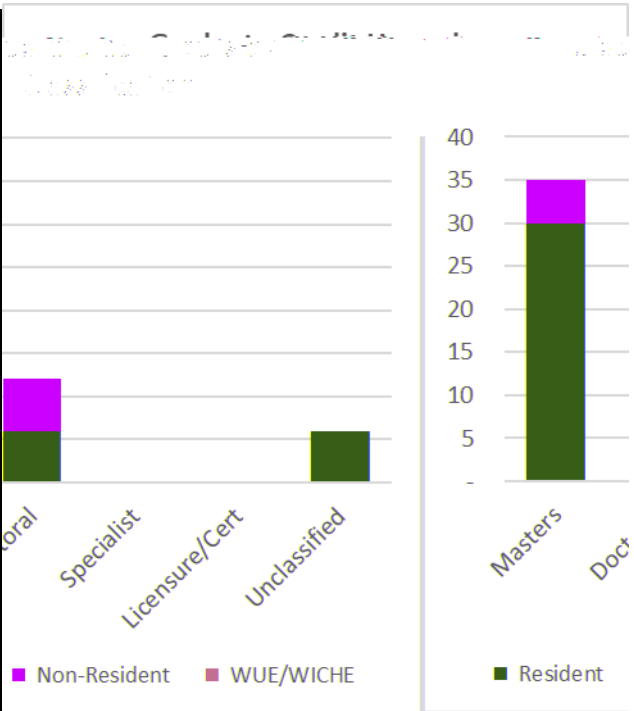

UNIVERSITY OF NORTHERN COLORADO

| Resident | Non-Resident | WUE/WICHE | Total | Resident | Non-Resident | WUE/WICHE | Total |
|----------|--------------|-----------|-------|----------|--------------|-----------|-------|
|----------|--------------|-----------|-------|----------|--------------|-----------|-------|

316

-33.9%

112

-13.8%

Undergraduate Total 349 37