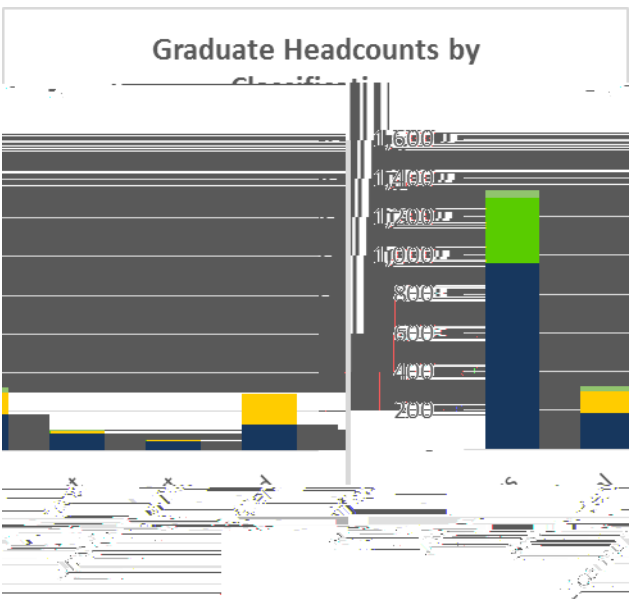

Contents

**University of Northern Colorado
 Summer 2017 Final
 Student Profile**

Classification Summary (Headcounts)

■ Non-Resident
 ■ WUE/WICHE
 ■ Resident
 ■ WUE/WICHE
 ■ Resident
 ■ Non-Resident

Classification Summary (Credit Hours)