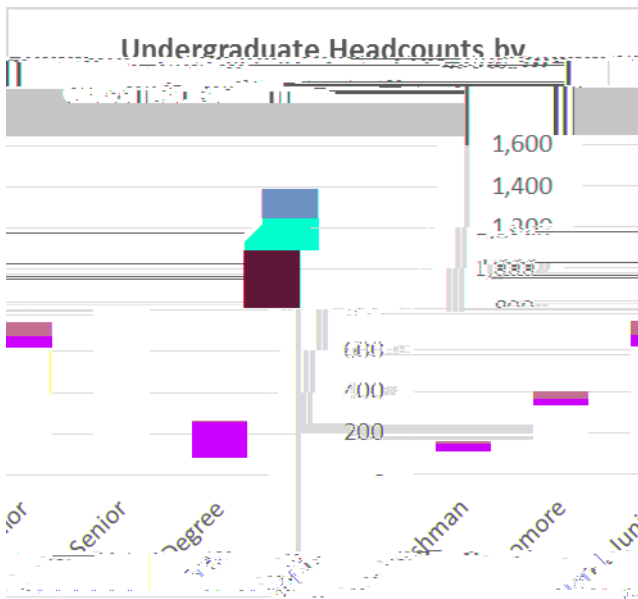

Contents

**University of Northern Colorado
 Summer 2017 Final
 Student Profile**

Classification Summary (Headcounts)

■ Non-Resident
 ■ WUE/WICHE
 ■ Resident
 ■ WUE/WICHE
 ■ Resident
 ■ Non-Resident

Classification Summary (Credit Hours)