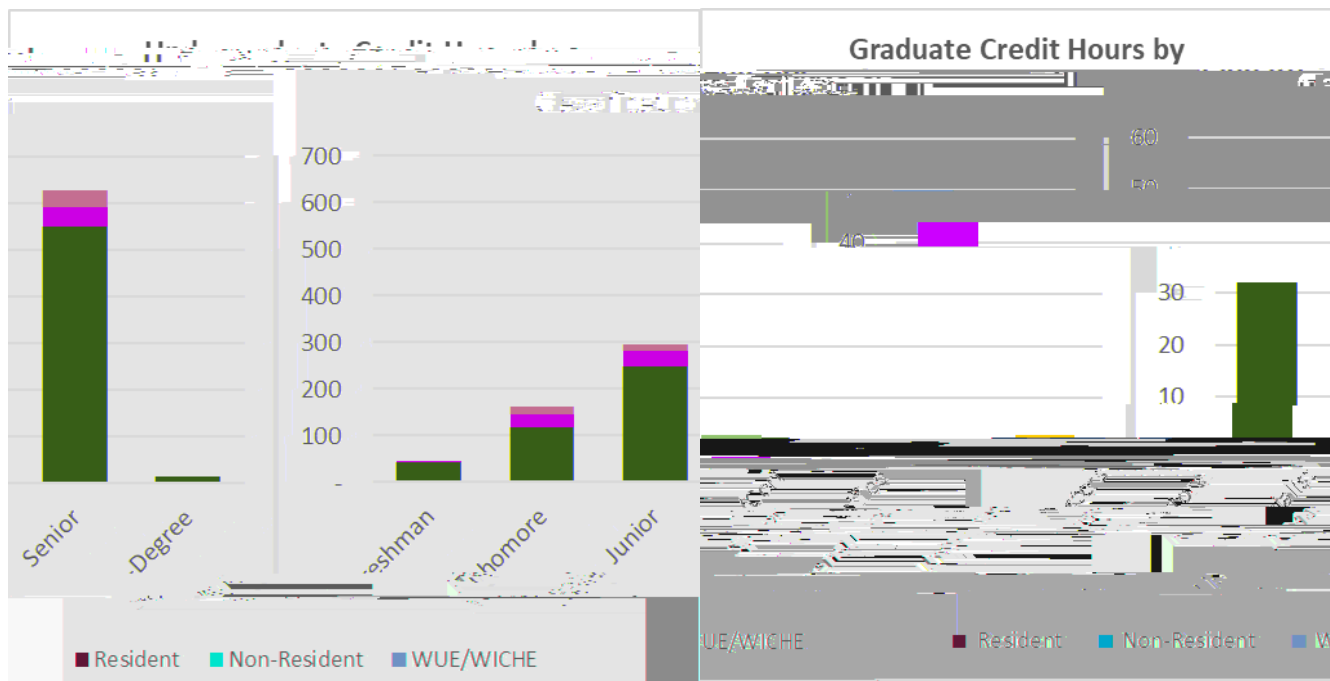

UNIVERSITY OF NORTHERN COLORADO

Resident	Non-Resident	WUE/WICHE	Total	%	Interim 2020/21 Total
			45	3.9%	150.0%
			163	14.2%	

Resident	Non-Resident	WUE/WICHE	Total	Resident	Non-Resident	WUE/WICHE	Total
----------	--------------	-----------	-------	----------	--------------	-----------	-------